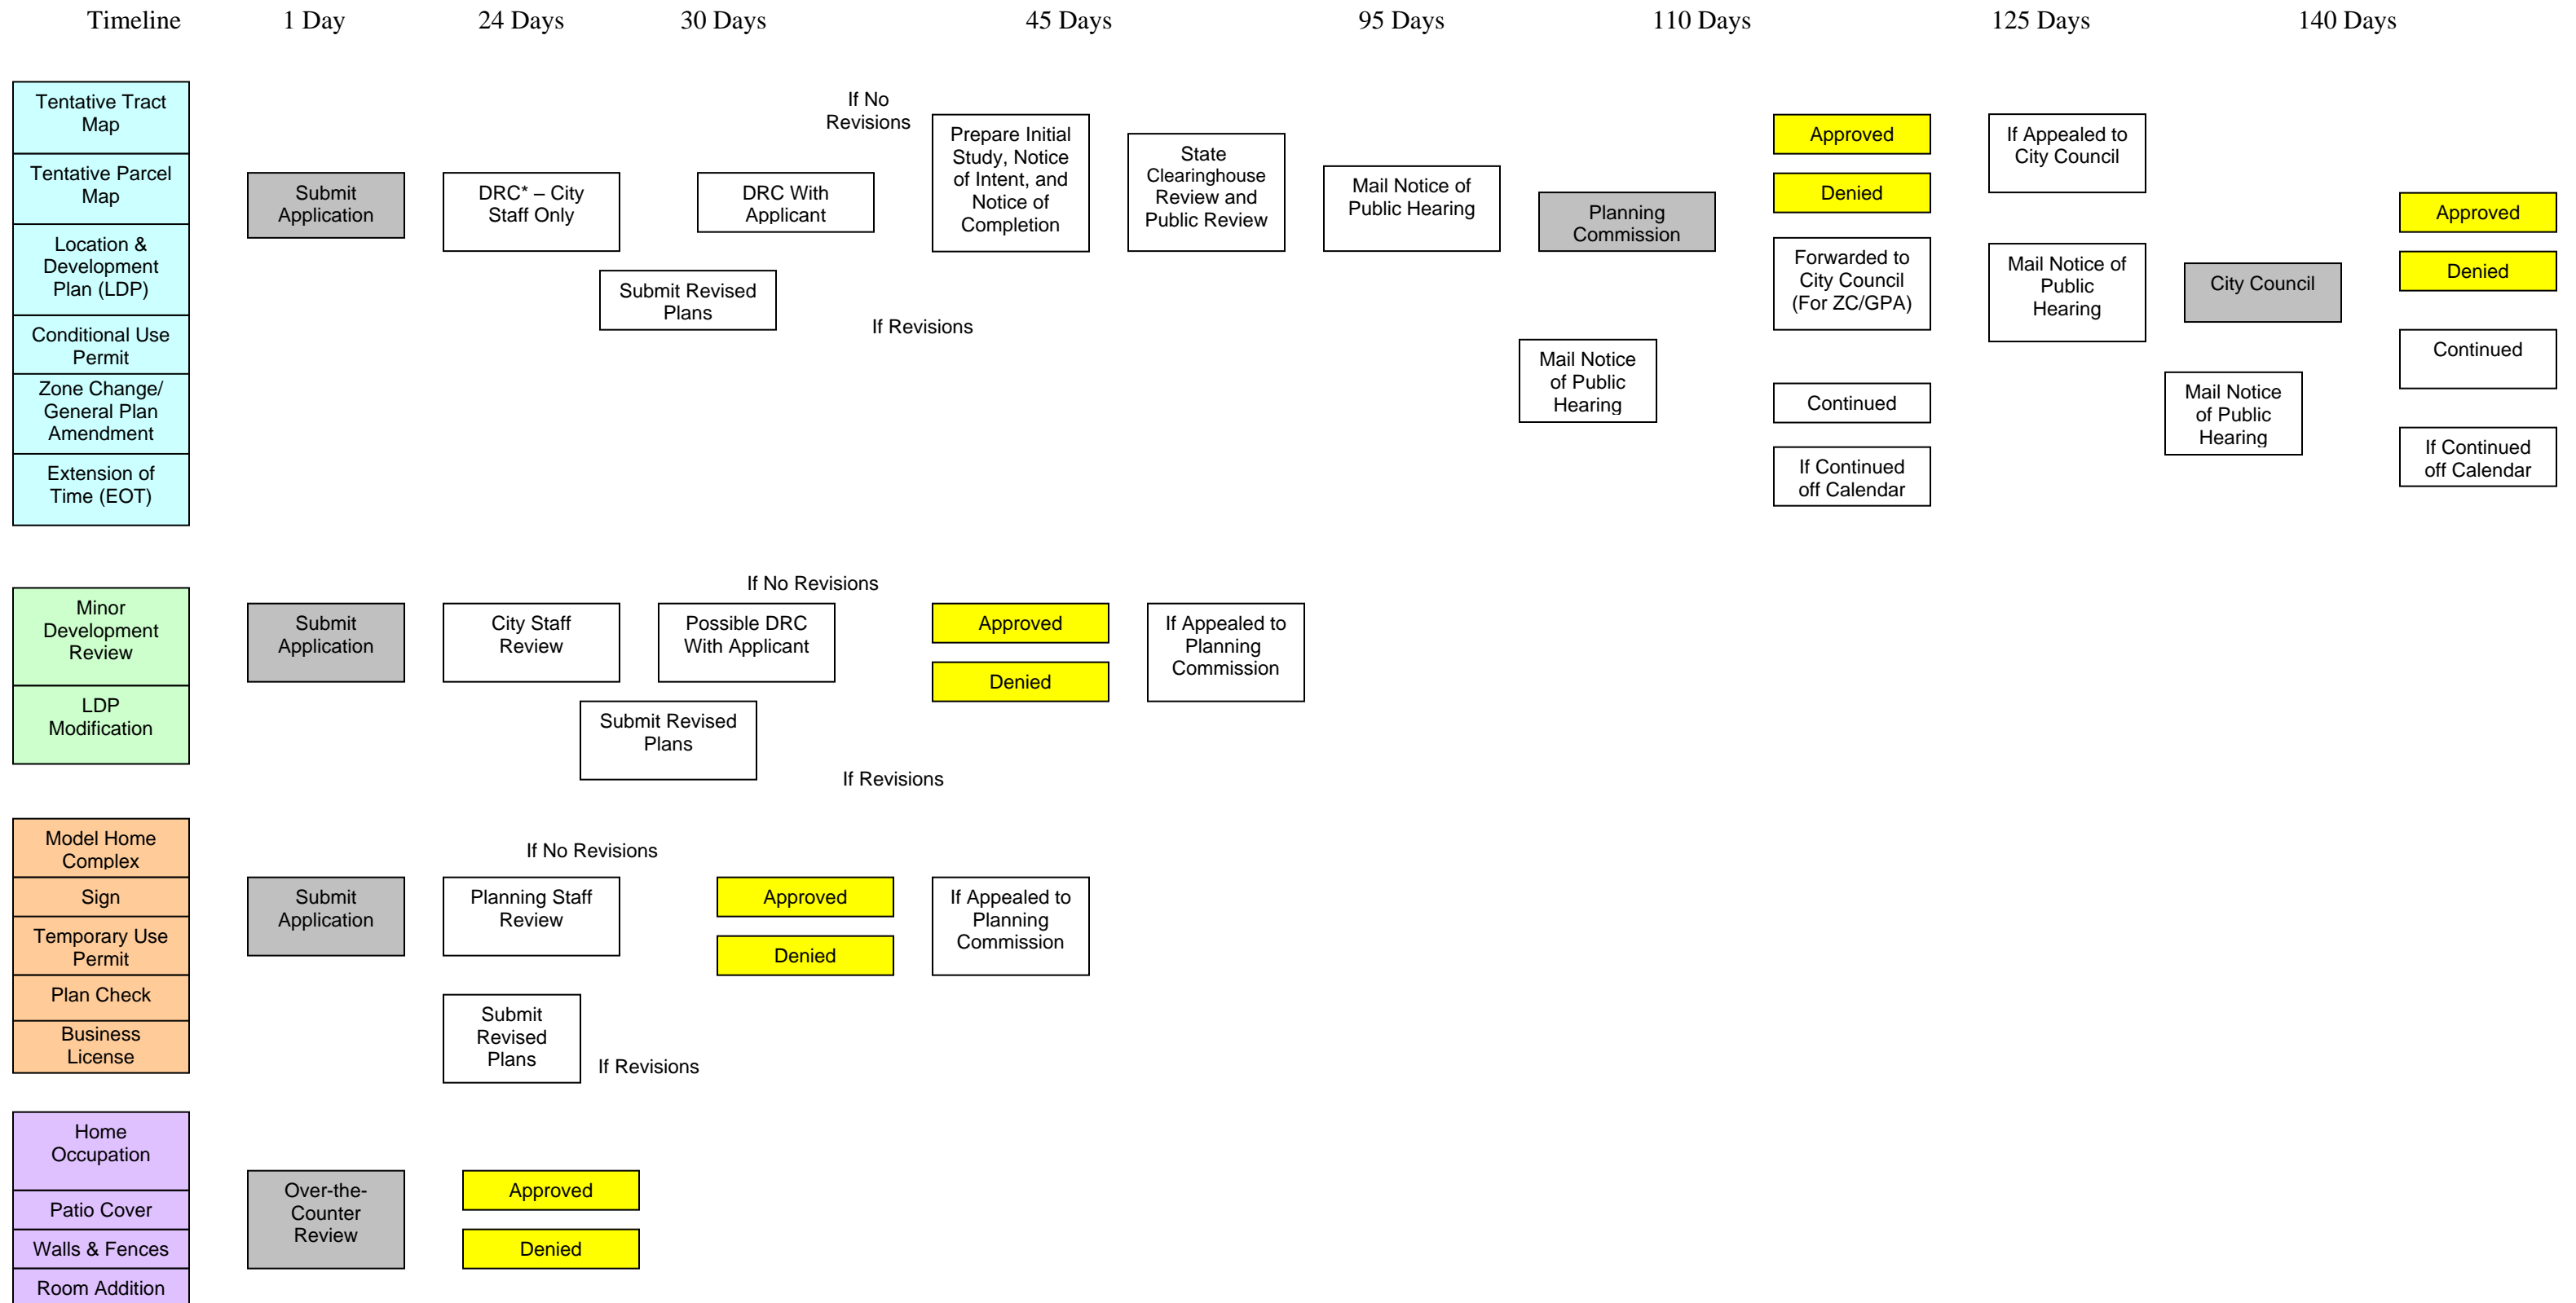

City of Adelanto

Community Development Department

PROJECT PROCESSING FLOW CHART

Typical timeline and sequence of events for processing projects

* Design Review Committee