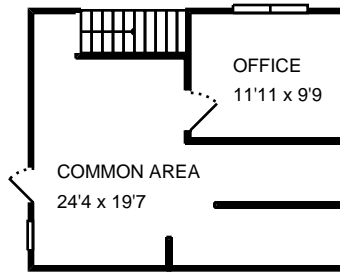

Property Address:  
9147 Watson Rd  
Crestwood, MO 63126

Measure #13488669

Total interior square footage on page: 3786 sf

The interior square footage listed is living space only and is not taxable square footage

*Property Address:  
9147 Watson Rd  
Crestwood, MO 63126*

*Measure #13488669*

---

---

Property Address:  
9147 Watson Rd  
Crestwood, MO 63126

Measure #13488669