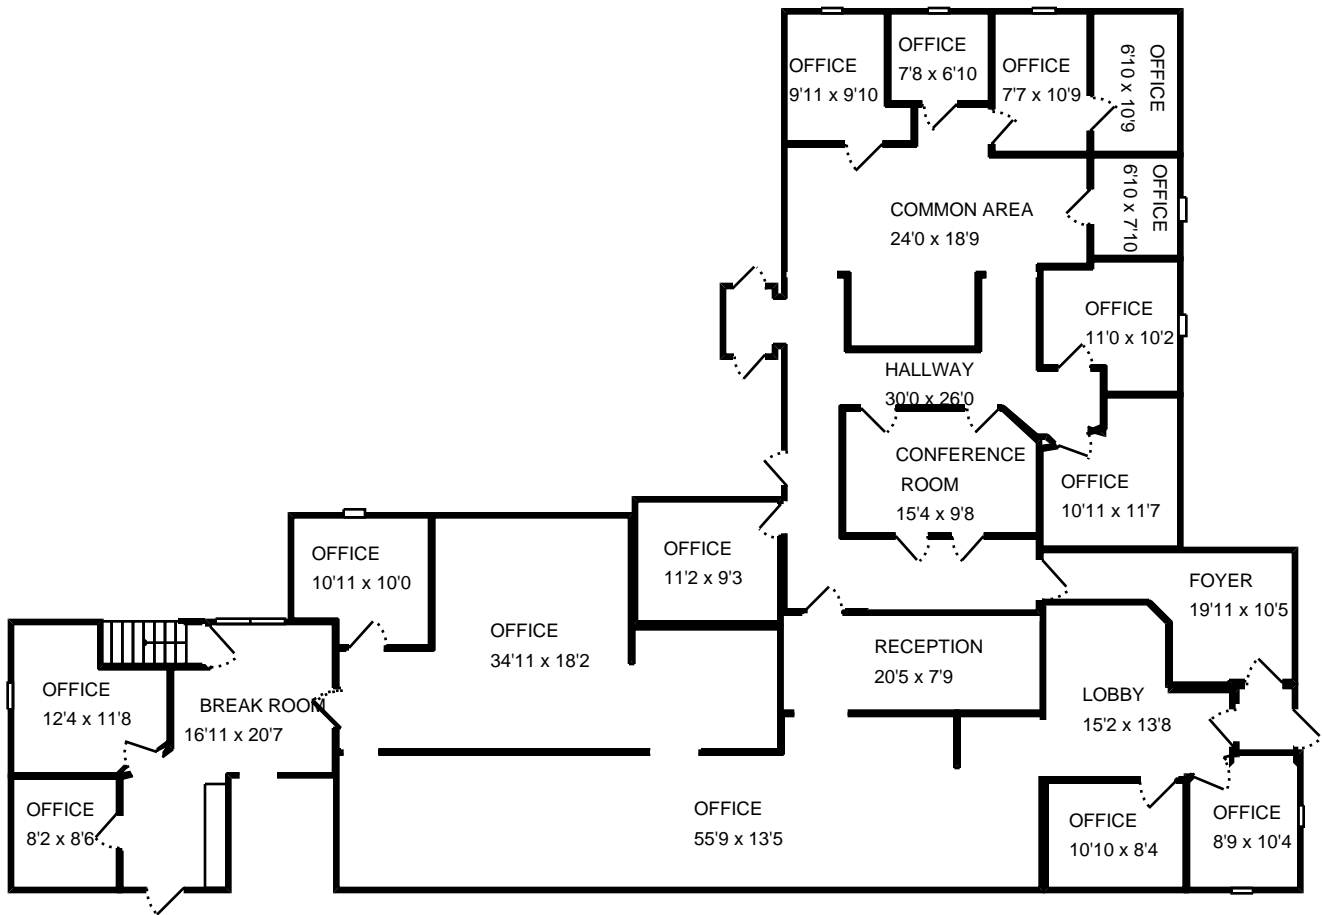

Property Address:  
9147 Watson Rd  
Crestwood, MO 63126

Measure #13488669

Total interior square footage on page: 3786 sf

The interior square footage listed is living space only and is not taxable square footage

*Property Address:  
9147 Watson Rd  
Crestwood, MO 63126*

*Measure #13488669*

---

---

Property Address:  
9147 Watson Rd  
Crestwood, MO 63126

Measure #13488669