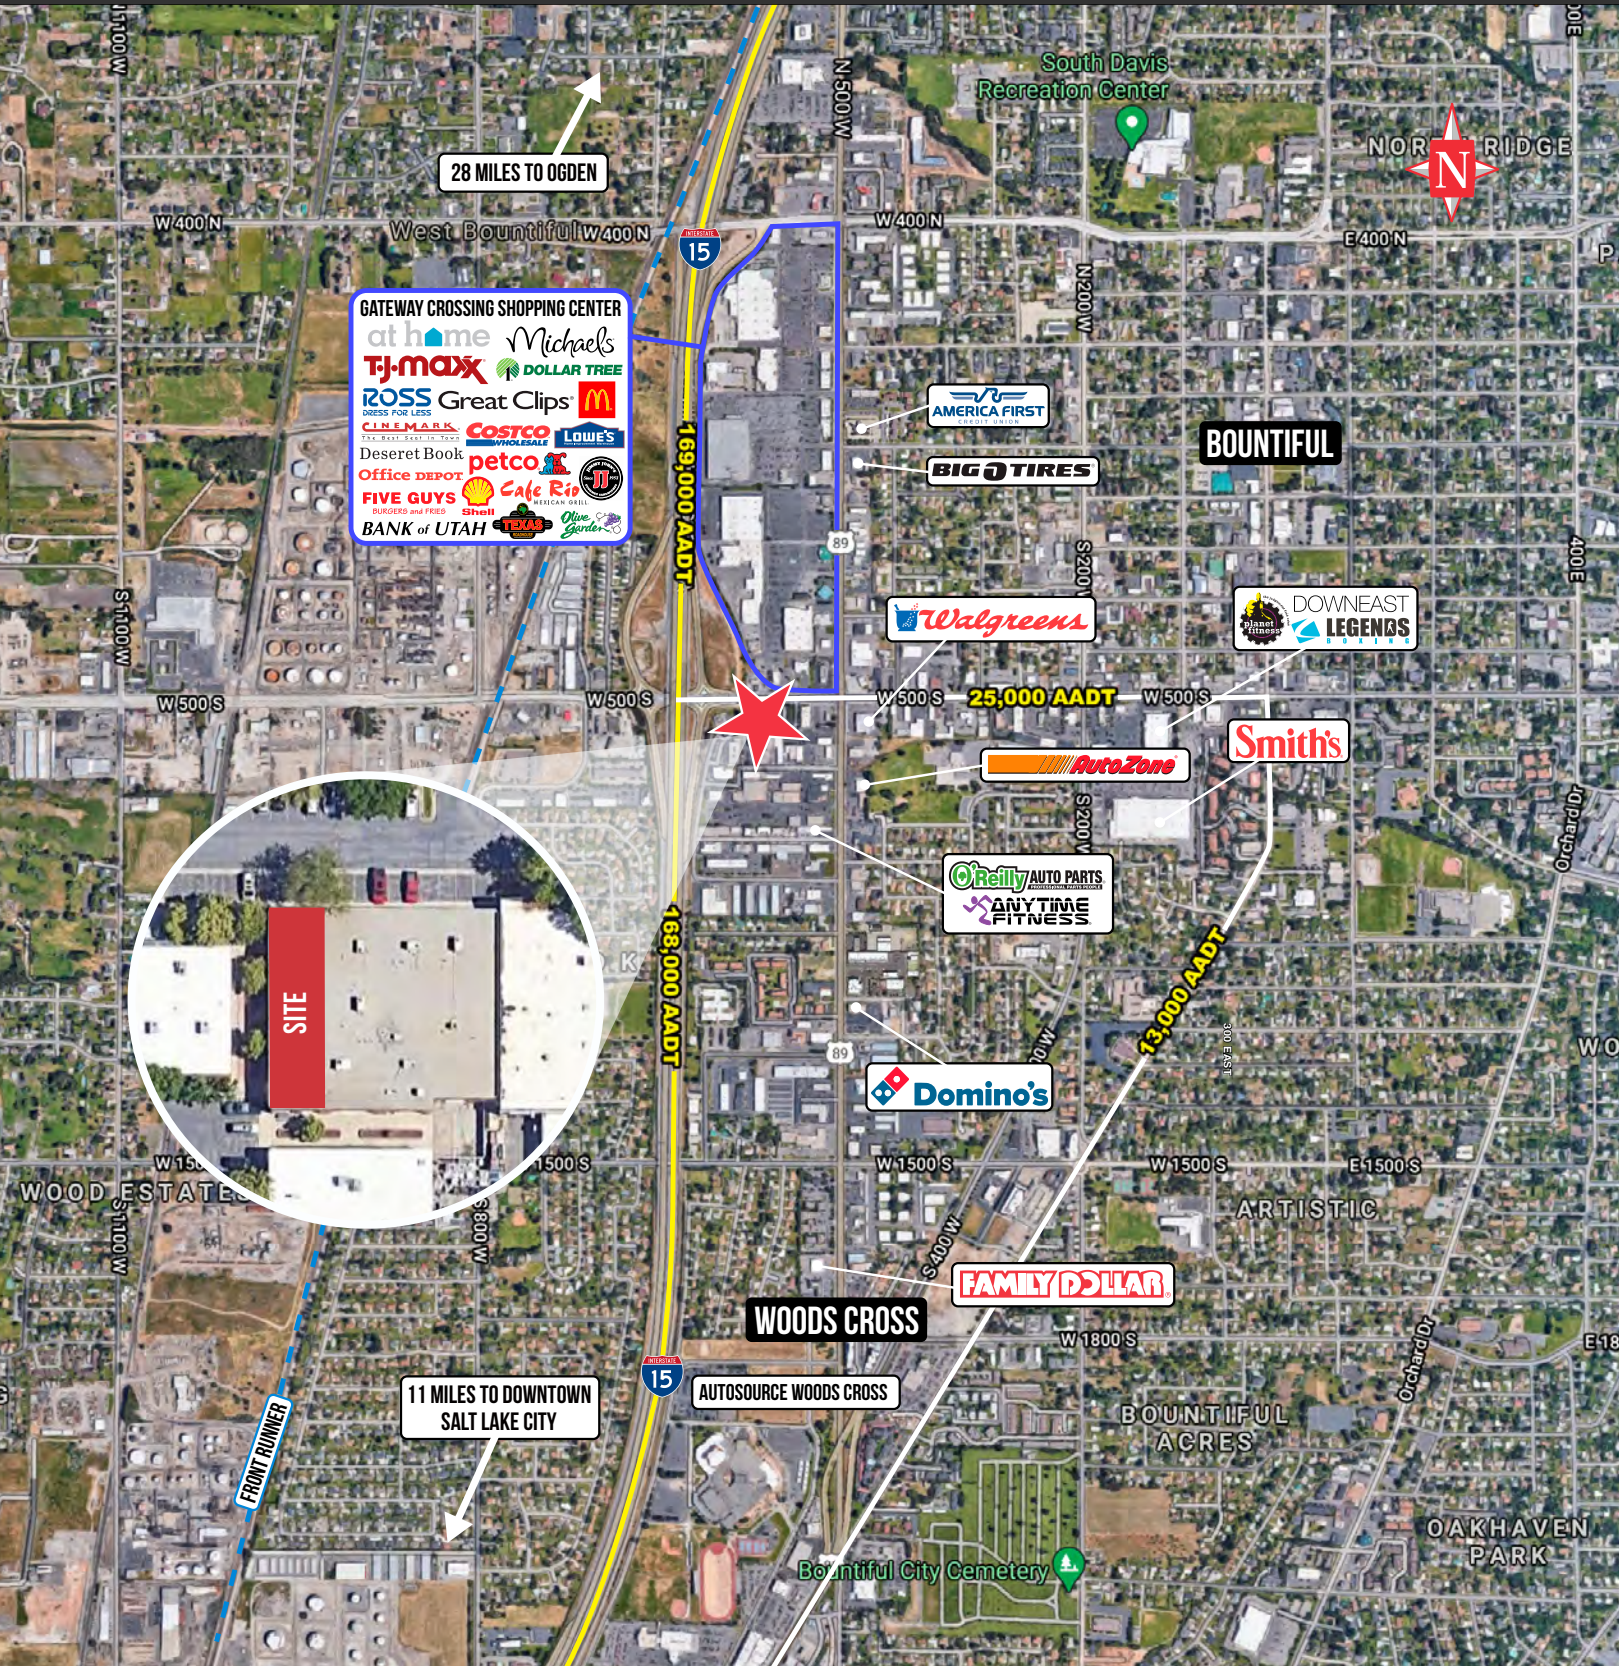

Bountiful Office

545 W. 500 S.
Bountiful, UT 84010

OFFICE | FOR LEASE/SALE

PROPERTY INFORMATION

- > 3,964 SF Available
- > 12,362 SF Building
- > Call for lease rate and sale price
- > Reception area , break room, private restrooms, open office area, conference room, IT room, and private offices.
- > Abundant Parking
- > Close to many amenities
- > Close to I-15 and downtown Salt Lake City