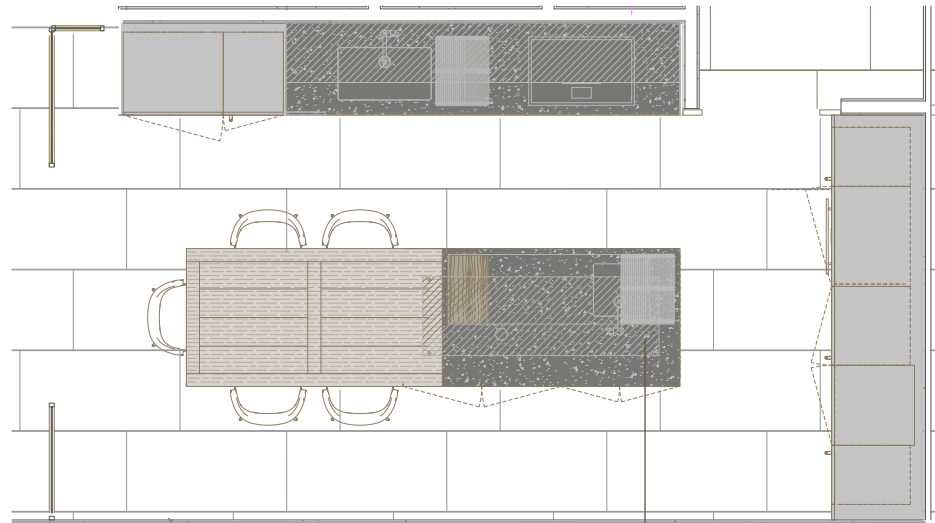

Marble.
Pietra grey