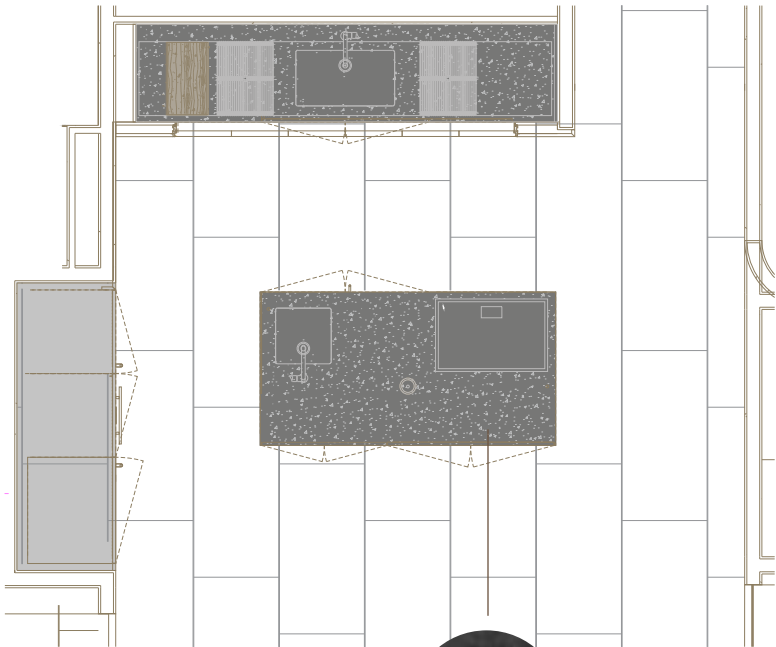

Marble.
Pietra grey