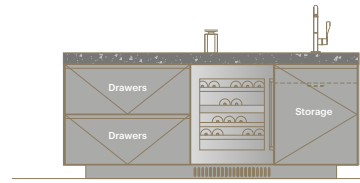

THE RESIDENCES AT

1428 BRICKELL

RESIDENCE B
KITCHEN

RESIDENCE B

Wood veneer.
Custom oak

Travertine.
Romano classico

Melamine.
Grafite

Marble.
Pietra grey