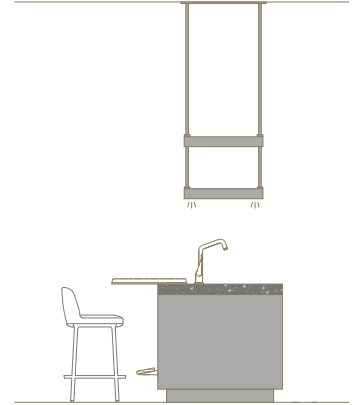

RESIDENCE C

Travertine.
Romano classico