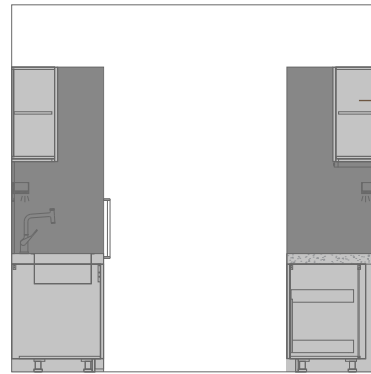

Melamine.
Grafite