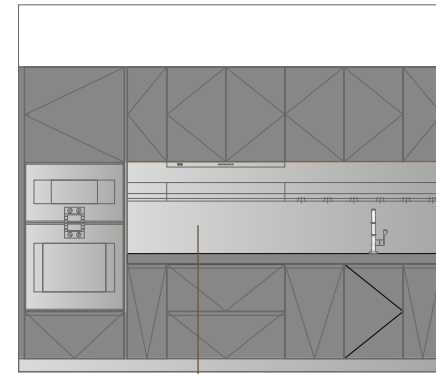

Stainless steel.
Stainless steel