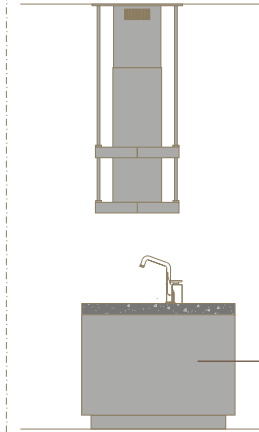

Marble.
Pietra grey