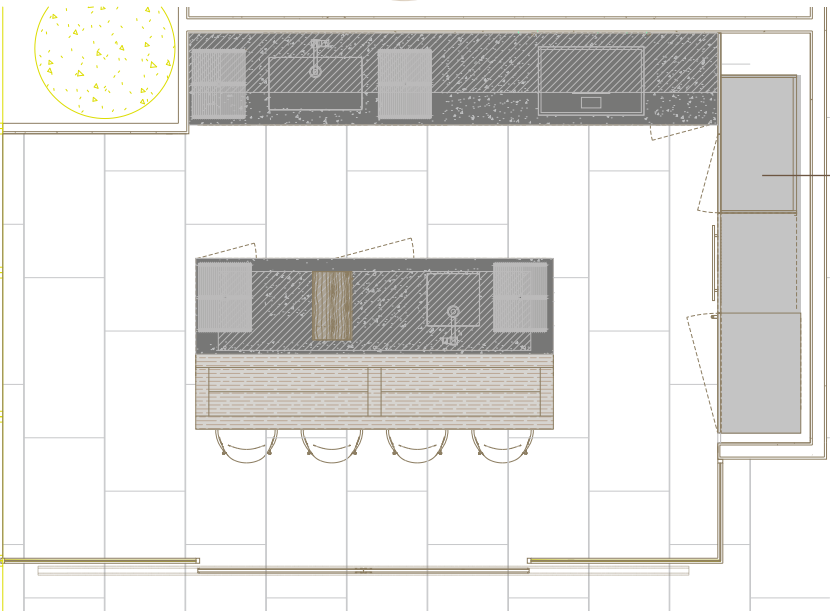

Travertine.
Romano classico