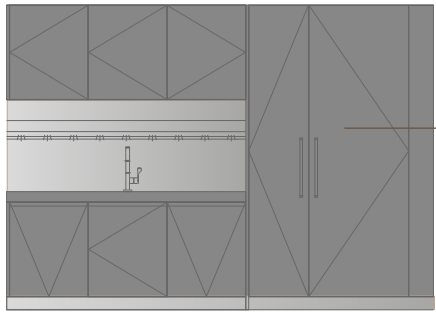

RESIDENCE G

Fenix Laminate.
Black