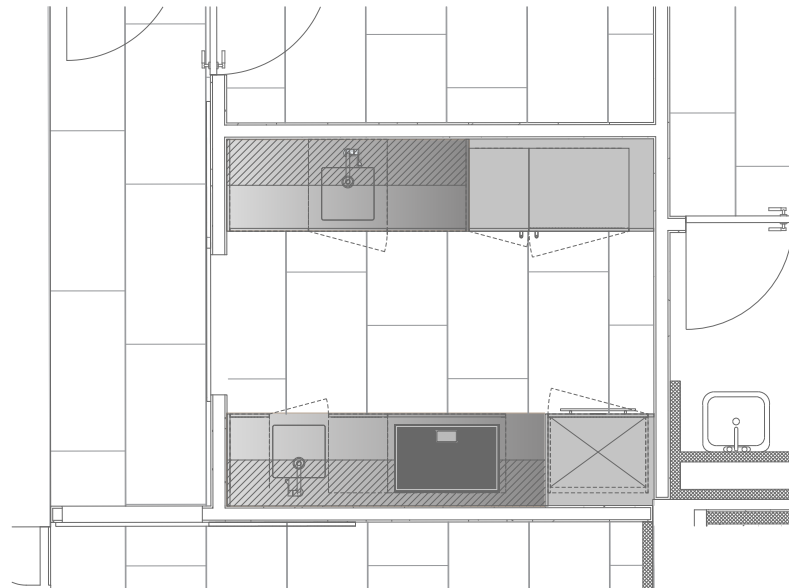

THE RESIDENCES AT
1428 BRICKELL