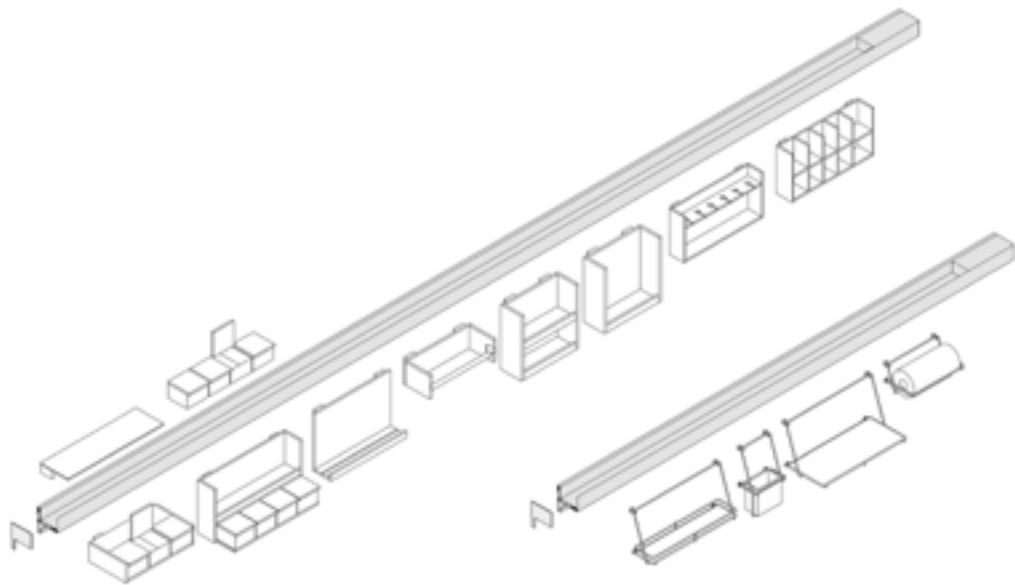

1428 BRICKELL

MENSOLINEA SHELF

Mensolinea Shelf is a multi-purpose bar.

It features built-in 3000K LED lighting and can house on request integrated power sockets.

Its functionality can be enhanced and customized throughout an extensive line of accessories, available in wood veneer or black lacquered wire, hooking on to the built-in accessory rail.