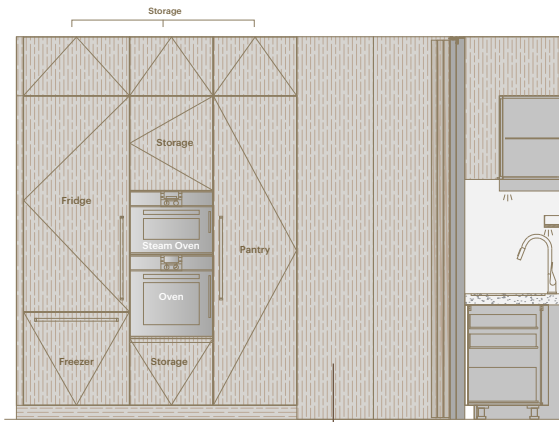

RESIDENCE A