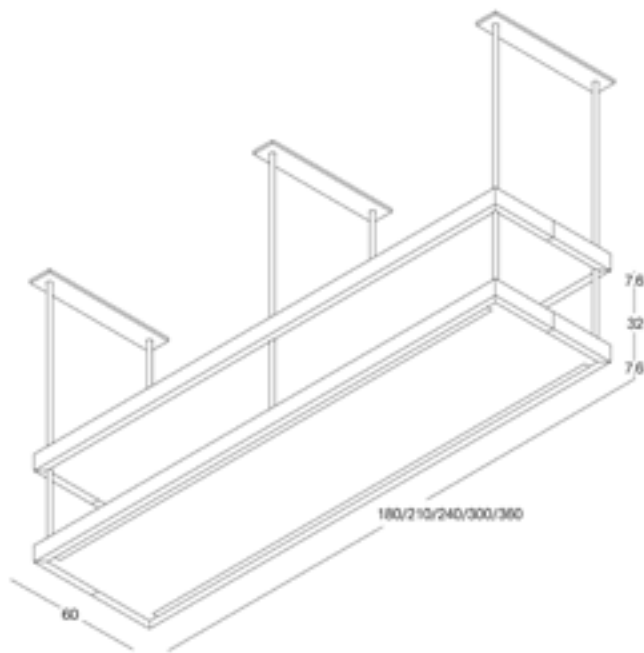

THE DOUBLE SHELF

Precious and refined workmanship, accompanied by solid wood details, are the features of the Era System collection: a line of tables and breakfast bars 4 cm thick, integrated with the operational islands using exclusive connection systems.

Thanks to this extremely versatile range with all its different solutions, any layout, whether linear, island or peninsula, can be designed to suit all user needs