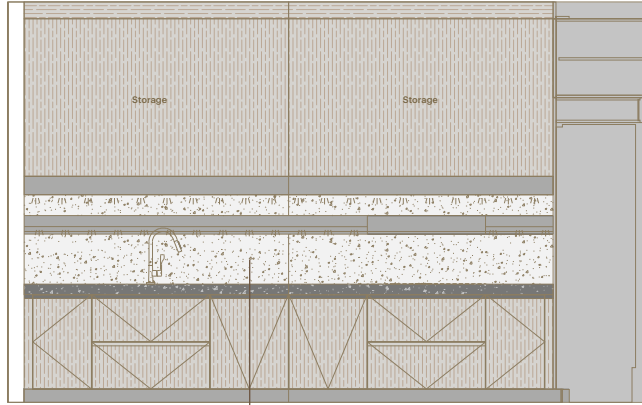

RESIDENCE C