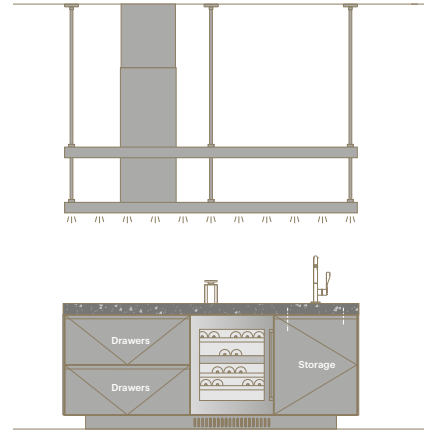

Marble.
Pietra grey