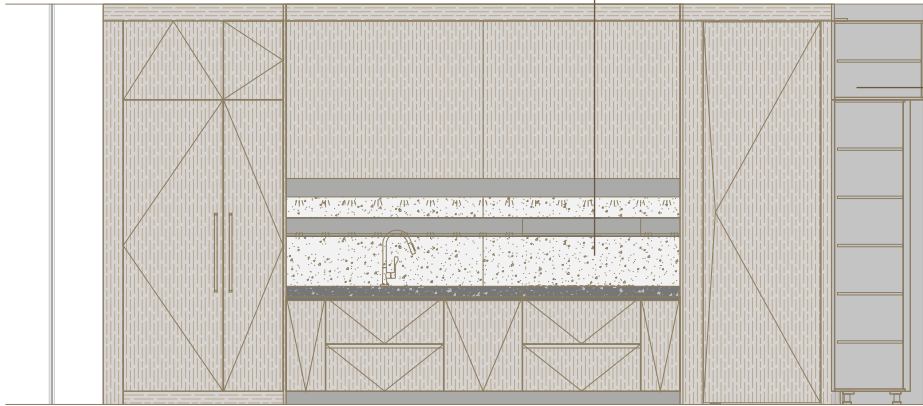

RESIDENCE E