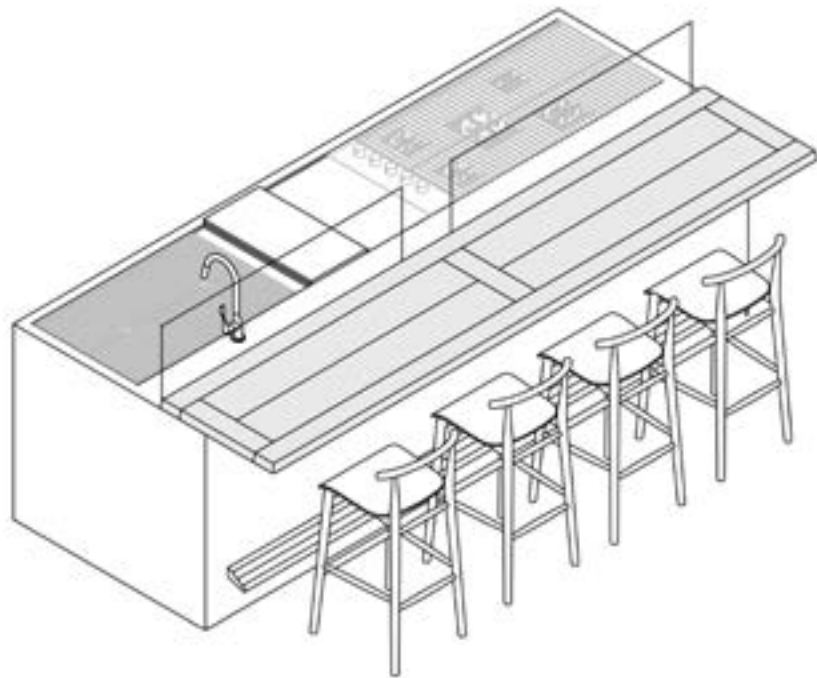

THE BREAKFAST BAR

Precious and refined workmanship, accompanied by solid wood details, are the features of the Era System collection: a line of tables and breakfast bars 4 cm thick, integrated with the operational islands using exclusive connection systems.

Thanks to this extremely versatile range with all its different solutions, any layout, whether linear, island or peninsula, can be designed to suit all user needs.

THE RESIDENCES AT
1428 BRICKELL