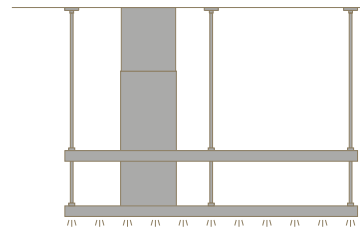

THE RESIDENCES AT

1428 BRICKELL

RESIDENCE B
KITCHEN

RESIDENCE B

Wood veneer.
Custom oak

Travertine.
Romano classico

Melamine.
Grafite

Marble.
Pietra grey