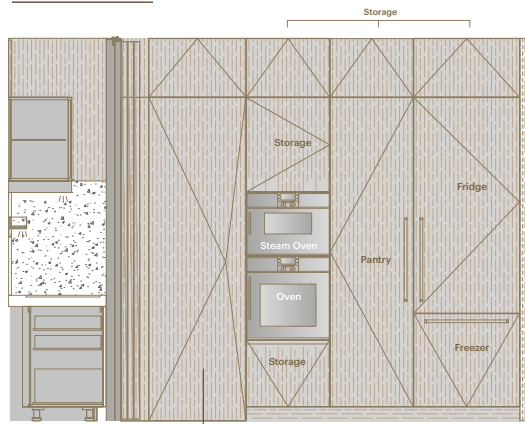

RESIDENCE B