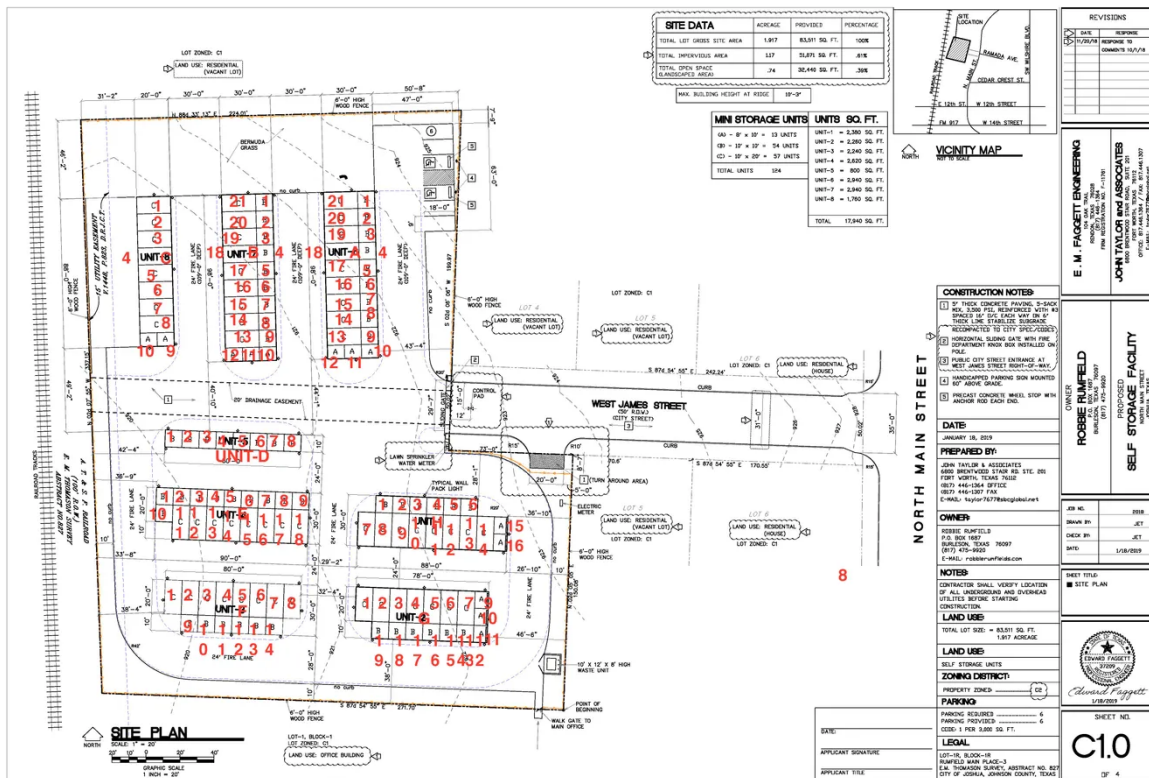

Access Hours

Sunday - Saturday	Open 24 Hours
-------------------	---------------

[VIEW ALL UNITS](#)

SEARCH...

0'x0'

Self Storage

\$75

8'x10'

Self Storage

\$95

10'x10'

Self Storage

\$115

10'x20'

Self Storage

\$155

- Take FM917 W to main st
- Head north on main
- Turn left w james
- Turn right ramada st
- You've arrived at Joshua Storage Depot

From Cleburne, TX:

- Get on Chisholm Trail Pkwy
- Merge onto Chisholm Trail Pkwy
- Take the exit toward FM917
- Follow FM 917 EAST to Joshua
- Turn left main
- Turn left west jame
- across from ramada street
- You've arrived at Joshua Storage Depot

From Godley, TX:

- Take FM917 towards Joshua
- Head on N Main St
- head north on main
- n jame son left
- across for ramada street
- You've arrived at Joshua Storage Depot

Check Out What Our Customers Are Saying